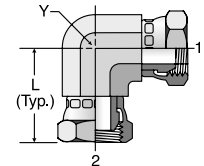

EMK4 Full Dimensions

Union Elbow
60° Cone / 60° Cone

Mates with D9/92, B1, B2 and B4 style hose fitting

TUBE FITTING PART #	END SIZE		L (TYP.) (mm)	Y (mm)	STANDARD Dynamic Pressure (x 1,000 PSI)
	1 BSPP	2 BSPP			S
2EMK4	1/8	1/8	16.6	11	5.1
4EMK4	1/4	1/4	27.8	14	5.1
6EMK4	3/8	3/8	31.7	19	5.1
8EMK4	1/2	1/2	37.0	22	2.9
10EMK4	5/8	5/8	39.0	22	2.9
12EMK4	3/4	3/4	41.6	27	2.9
16EMK4	1	1	49.7	23	1.7
20EMK4	1 1/4	1 1/4	54.4	41	1.5
24EMK4	1 1/2	1 1/2	53.7	48	1.5

C6MK4 Full Dimensions

Swivel Nut Elbow
60° Cone / 60° Swivel

Mates with D9/92, B1, B2 and B4 style hose fitting

TUBE FITTING PART #	END SIZE		L (mm)	L2 (mm)	Y (mm)	STANDARD Dynamic Pressure (x 1,000 PSI)
	1 BSPP	2 BSPP				S
2C6MK4	1/8	1/8	16.6	22.0	11	5.1
4C6MK4	1/4	1/4	27.8	31.2	19	5.1
6C6MK4	3/8	3/8	31.7	36.2	22	5.1
8C6MK4	1/2	1/2	37.0	41.0	27	2.9
10C6MK4	5/8	5/8	39.0	41.6	27	2.9
12C6MK4	3/4	3/4	41.6	45.3	33	2.9
16C6MK4	1	1	49.7	53.9	41	1.7
20C6MK4	1 1/4	1 1/4	54.4	60.0	48	1.5
24C6MK4	1 1/2	1 1/2	53.7	63.3	48	1.5

E6MK4 Full Dimensions

Swivel Nut Union Elbow
60° Swivel / 60° Swivel

Mates with D9 style hose fitting

TUBE FITTING PART #	END SIZE		L (mm)	Y (mm)	STANDARD Dynamic Pressure (x 1,000 PSI)
	1 BSPP	2 BSPP			S
4E6MK4	1/4	1/4	30.5	14	5.1
6E6MK4	3/8	3/8	33.0	19	5.1
8E6MK4	1/2	1/2	38.8	22	2.9
10E6MK4	5/8	5/8	39.4	22	2.9
12E6MK4	3/4	3/4	42.3	27	2.9
16E6MK4	1	1	49.0	33	1.7
20E6MK4	1 1/4	1 1/4	58.2	41	1.5
24E6MK4	1 1/2	1 1/2	63.3	48	1.5

Dimensions and pressures for reference only, subject to change.

- Visual Index
- How To Order
- Specs
- Assembly / Installation
- Reference Section