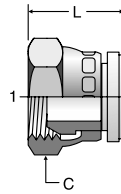

FNMK4 Full Dimensions

Cap
60° Cone

Mates with D9 style hose fitting

TUBE FITTING PART #	END SIZE		C HEX (mm)	L (mm)	STANDARD Dynamic Pressure (x 1,000 PSI)
	1 BSPP	2 BSPP			S
2FNMK4	1/8		14	16.0	5.1
4FNMK4	1/4		19	20.6	5.1
6FNMK4	3/8		22	22.3	5.1
8FNMK4	1/2		27	22.7	2.9
10FNMK4	5/8		30	26.6	2.9
12FNMK4	3/4		32	28.0	2.9
16FNMK4	1		41	31.6	1.7
20FNMK4	1 1/4		50	35.9	1.5
24FNMK4	1 1/2		60	37.9	1.5

EMK4 Full Dimensions

Union Elbow
60° Cone / 60° Cone

Mates with D9/92, B1, B2 and B4 style hose fitting

TUBE FITTING PART #	END SIZE		L (TYP.) (mm)	Y (mm)	STANDARD Dynamic Pressure (x 1,000 PSI)
	1 BSPP	2 BSPP			S
2EMK4	1/8	1/8	16.6	11	5.1
4EMK4	1/4	1/4	27.8	14	5.1
6EMK4	3/8	3/8	31.7	19	5.1
8EMK4	1/2	1/2	37.0	22	2.9
10EMK4	5/8	5/8	39.0	22	2.9
12EMK4	3/4	3/4	41.6	27	2.9
16EMK4	1	1	49.7	23	1.7
20EMK4	1 1/4	1 1/4	54.4	41	1.5
24EMK4	1 1/2	1 1/2	53.7	48	1.5

C6MK4 Full Dimensions

Swivel Nut Elbow
60° Cone / 60° Swivel

Mates with D9/92, B1, B2 and B4 style hose fitting

TUBE FITTING PART #	END SIZE		L (mm)	L2 (mm)	Y (mm)	STANDARD Dynamic Pressure (x 1,000 PSI)
	1 BSPP	2 BSPP				S
2C6MK4	1/8	1/8	16.6	22.0	11	5.1
4C6MK4	1/4	1/4	27.8	31.2	19	5.1
6C6MK4	3/8	3/8	31.7	36.2	22	5.1
8C6MK4	1/2	1/2	37.0	41.0	27	2.9
10C6MK4	5/8	5/8	39.0	41.6	27	2.9
12C6MK4	3/4	3/4	41.6	45.3	33	2.9
16C6MK4	1	1	49.7	53.9	41	1.7
20C6MK4	1 1/4	1 1/4	54.4	60.0	48	1.5
24C6MK4	1 1/2	1 1/2	53.7	63.3	48	1.5

E6MK4 Full Dimensions

Swivel Nut Union Elbow
60° Swivel / 60° Swivel

Mates with D9 style hose fitting

TUBE FITTING PART #	END SIZE		L (mm)	Y (mm)	STANDARD Dynamic Pressure (x 1,000 PSI)
	1 BSPP	2 BSPP			S
4E6MK4	1/4	1/4	30.5	14	5.1
6E6MK4	3/8	3/8	33.0	19	5.1
8E6MK4	1/2	1/2	38.8	22	2.9
10E6MK4	5/8	5/8	39.4	22	2.9
12E6MK4	3/4	3/4	42.3	27	2.9
16E6MK4	1	1	49.0	33	1.7
20E6MK4	1 1/4	1 1/4	58.2	41	1.5
24E6MK4	1 1/2	1 1/2	63.3	48	1.5