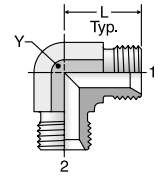

FNMK4 Full Dimensions

Cap
60° Cone

Mates with D9 style hose fitting

TUBE FITTING PART #	END SIZE		C HEX (mm)	L (mm)	STANDARD Dynamic Pressure (x 1,000 PSI)
	1 BSPP	2 BSPP			S
2FNMK4	1/8		14	16.0	5.1
4FNMK4	1/4		19	20.6	5.1
6FNMK4	3/8		22	22.3	5.1
8FNMK4	1/2		27	22.7	2.9
10FNMK4	5/8		30	26.6	2.9
12FNMK4	3/4		32	28.0	2.9
16FNMK4	1		41	31.6	1.7
20FNMK4	1 1/4		50	35.9	1.5
24FNMK4	1 1/2		60	37.9	1.5

EMK4 Full Dimensions

Union Elbow
60° Cone / 60° Cone

Mates with D9/92, B1, B2 and B4 style hose fitting

TUBE FITTING PART #	END SIZE		L (TYP.) (mm)	Y (mm)	STANDARD Dynamic Pressure (x 1,000 PSI)
	1 BSPP	2 BSPP			S
2EMK4	1/8	1/8	16.6	11	5.1
4EMK4	1/4	1/4	27.8	14	5.1
6EMK4	3/8	3/8	31.7	19	5.1
8EMK4	1/2	1/2	37.0	22	2.9
10EMK4	5/8	5/8	39.0	22	2.9
12EMK4	3/4	3/4	41.6	27	2.9
16EMK4	1	1	49.7	23	1.7
20EMK4	1 1/4	1 1/4	54.4	41	1.5
24EMK4	1 1/2	1 1/2	53.7	48	1.5

C6MK4 Full Dimensions

Swivel Nut Elbow
60° Cone / 60° Swivel

Mates with D9/92, B1, B2 and B4 style hose fitting

TUBE FITTING PART #	END SIZE		L (mm)	L2 (mm)	Y (mm)	STANDARD Dynamic Pressure (x 1,000 PSI)
	1 BSPP	2 BSPP				S
2C6MK4	1/8	1/8	16.6	22.0	11	5.1
4C6MK4	1/4	1/4	27.8	31.2	19	5.1
6C6MK4	3/8	3/8	31.7	36.2	22	5.1
8C6MK4	1/2	1/2	37.0	41.0	27	2.9
10C6MK4	5/8	5/8	39.0	41.6	27	2.9
12C6MK4	3/4	3/4	41.6	45.3	33	2.9
16C6MK4	1	1	49.7	53.9	41	1.7
20C6MK4	1 1/4	1 1/4	54.4	60.0	48	1.5
24C6MK4	1 1/2	1 1/2	53.7	63.3	48	1.5

E6MK4 Full Dimensions

Swivel Nut Union Elbow
60° Swivel / 60° Swivel

Mates with D9 style hose fitting

TUBE FITTING PART #	END SIZE		L (mm)	Y (mm)	STANDARD Dynamic Pressure (x 1,000 PSI)
	1 BSPP	2 BSPP			S
4E6MK4	1/4	1/4	30.5	14	5.1
6E6MK4	3/8	3/8	33.0	19	5.1
8E6MK4	1/2	1/2	38.8	22	2.9
10E6MK4	5/8	5/8	39.4	22	2.9
12E6MK4	3/4	3/4	42.3	27	2.9
16E6MK4	1	1	49.0	33	1.7
20E6MK4	1 1/4	1 1/4	58.2	41	1.5
24E6MK4	1 1/2	1 1/2	63.3	48	1.5