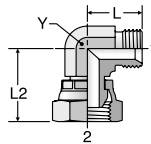

EMK4 Full Dimensions

Union Elbow
60° Cone / 60° Cone

Mates with D9/92, B1, B2 and B4 style hose fitting

TUBE FITTING PART #	END SIZE		L (TYP.) (mm)	Y (mm)	STANDARD Dynamic Pressure (x 1,000 PSI)
	1 BSPP	2 BSPP			S
2EMK4	1/8	1/8	16.6	11	5.1
4EMK4	1/4	1/4	27.8	14	5.1
6EMK4	3/8	3/8	31.7	19	5.1
8EMK4	1/2	1/2	37.0	22	2.9
10EMK4	5/8	5/8	39.0	22	2.9
12EMK4	3/4	3/4	41.6	27	2.9
16EMK4	1	1	49.7	23	1.7
20EMK4	1 1/4	1 1/4	54.4	41	1.5
24EMK4	1 1/2	1 1/2	53.7	48	1.5

C6MK4 Full Dimensions

Swivel Nut Elbow
60° Cone / 60° Swivel

Mates with D9/92, B1, B2 and B4 style hose fitting

TUBE FITTING PART #	END SIZE		L (mm)	L2 (mm)	Y (mm)	STANDARD Dynamic Pressure (x 1,000 PSI)
	1 BSPP	2 BSPP				S
2C6MK4	1/8	1/8	16.6	22.0	11	5.1
4C6MK4	1/4	1/4	27.8	31.2	19	5.1
6C6MK4	3/8	3/8	31.7	36.2	22	5.1
8C6MK4	1/2	1/2	37.0	41.0	27	2.9
10C6MK4	5/8	5/8	39.0	41.6	27	2.9
12C6MK4	3/4	3/4	41.6	45.3	33	2.9
16C6MK4	1	1	49.7	53.9	41	1.7
20C6MK4	1 1/4	1 1/4	54.4	60.0	48	1.5
24C6MK4	1 1/2	1 1/2	53.7	63.3	48	1.5

E6MK4 Full Dimensions

Swivel Nut Union Elbow
60° Swivel / 60° Swivel

Mates with D9 style hose fitting

TUBE FITTING PART #	END SIZE		L (mm)	Y (mm)	STANDARD Dynamic Pressure (x 1,000 PSI)
	1 BSPP	2 BSPP			S
4E6MK4	1/4	1/4	30.5	14	5.1
6E6MK4	3/8	3/8	33.0	19	5.1
8E6MK4	1/2	1/2	38.8	22	2.9
10E6MK4	5/8	5/8	39.4	22	2.9
12E6MK4	3/4	3/4	42.3	27	2.9
16E6MK4	1	1	49.0	33	1.7
20E6MK4	1 1/4	1 1/4	58.2	41	1.5
24E6MK4	1 1/2	1 1/2	63.3	48	1.5

Dimensions and pressures for reference only, subject to change.

- Visual Index
- How To Order
- Specs
- Assembly / Installation
- Reference Section